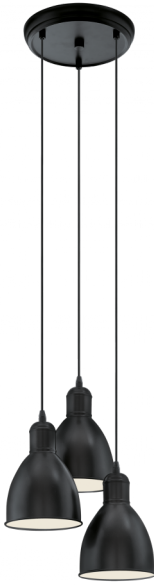

49465 PRIDDY

General Information

Material number	49465
Type	pendant light
Product segment	Indoor
Theme	Vintage

Dimensions

Article Height (in mm)	1100
Article Diameter (in mm)	325
Net Weight	1.4 Kilogram

Material & Colour

Enclosure Material	steel
Enclosure Colour	black, white

Functionality

Switch Type	without switch
Battery	No

49465 PRIDDY

Technical Information

Protection Degree	IP20
Protection Class	1
Mains Voltage	220-240V,50/60Hz
Operation Voltage	220-240V,50/60Hz
max. Wattage (1)	3X40W

Illuminant 1

Illuminant Type (1)	E27
Illuminant incl. (1)	Exclusive
Socket Type (1)	E27

E27

3X40
W